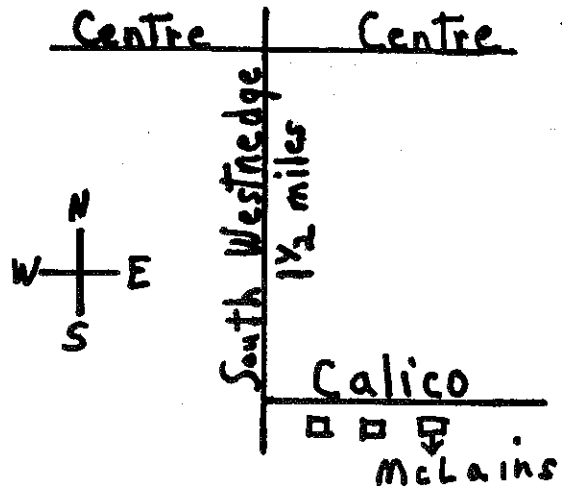

- Dec. 7 Sandy 381-1724
- Dec. 14 Sandy 381-1724
- Dec. 21 Jini 381-0135
- Dec. 28

WELCOME TO OUR NEW MEMBERS

Jeffery Willson

138 W. Alcott, Kalamazoo, MI 49001

342-5022

Jean Hoose

5429 Meredith Dr., Apt. 1-D, Kal. 49002

329-0893

Kalamazoo Bicycle Club

HOW TO GET THERE

WHEN: MONDAY, DECEMBER 20, 7:30 P.M.
WHERE: McLAINS, 212 CALICO, PORTAGE
BRING: SNACK OR DESSERT

December General Meeting will be replaced by a Christmas Party. Monday, December 20, 7:30 PM at Jan McLains. Bring your own beverage and a snack or dessert to share. We will also elect officers for next year.