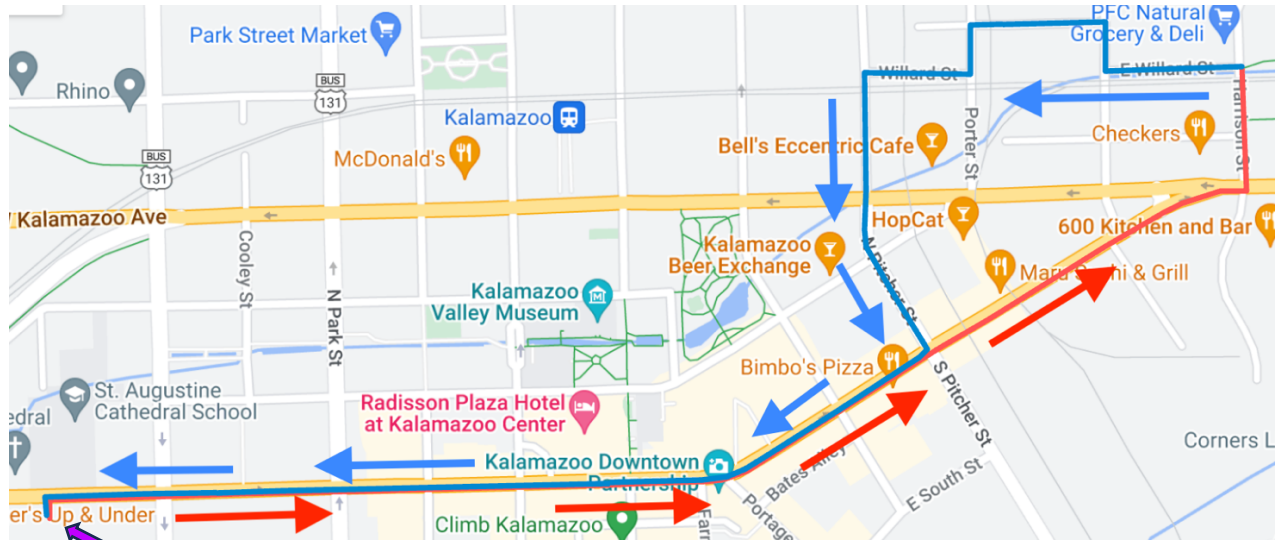

Le Tour de Lane – 4 November 2023

- Start (and End) – [Pedal Bicycles](#), at west end of Michigan Ave Bike Lane
- Head East (RED arrows on map) on the two-way section of Michigan Ave Bike Lane to Pitcher St
- Continue northeast on the one-way section of Michigan Ave Bike Lane to Harrison
- Cross Kalamazoo Ave at traffic signal and head north on Shared Use Pathway along the east side of Harrison St
- Just before the Peoples Food Co-Op, head west (now following BLUE arrows on map) along sharrow on Willard St
- Jog north on Walbridge, west on Harkins Ct., south on Porter St, west on Willard St, and then south on Pitcher St.
- Cross Kalamazoo Ave at traffic signal and then ride southeast on Pitcher to Michigan Ave
- Head west on the two-way section of Michigan Ave Bike Lane back to the parking lot at Pedal.
- Enjoy cider and donuts – OR – ride more laps. 😊